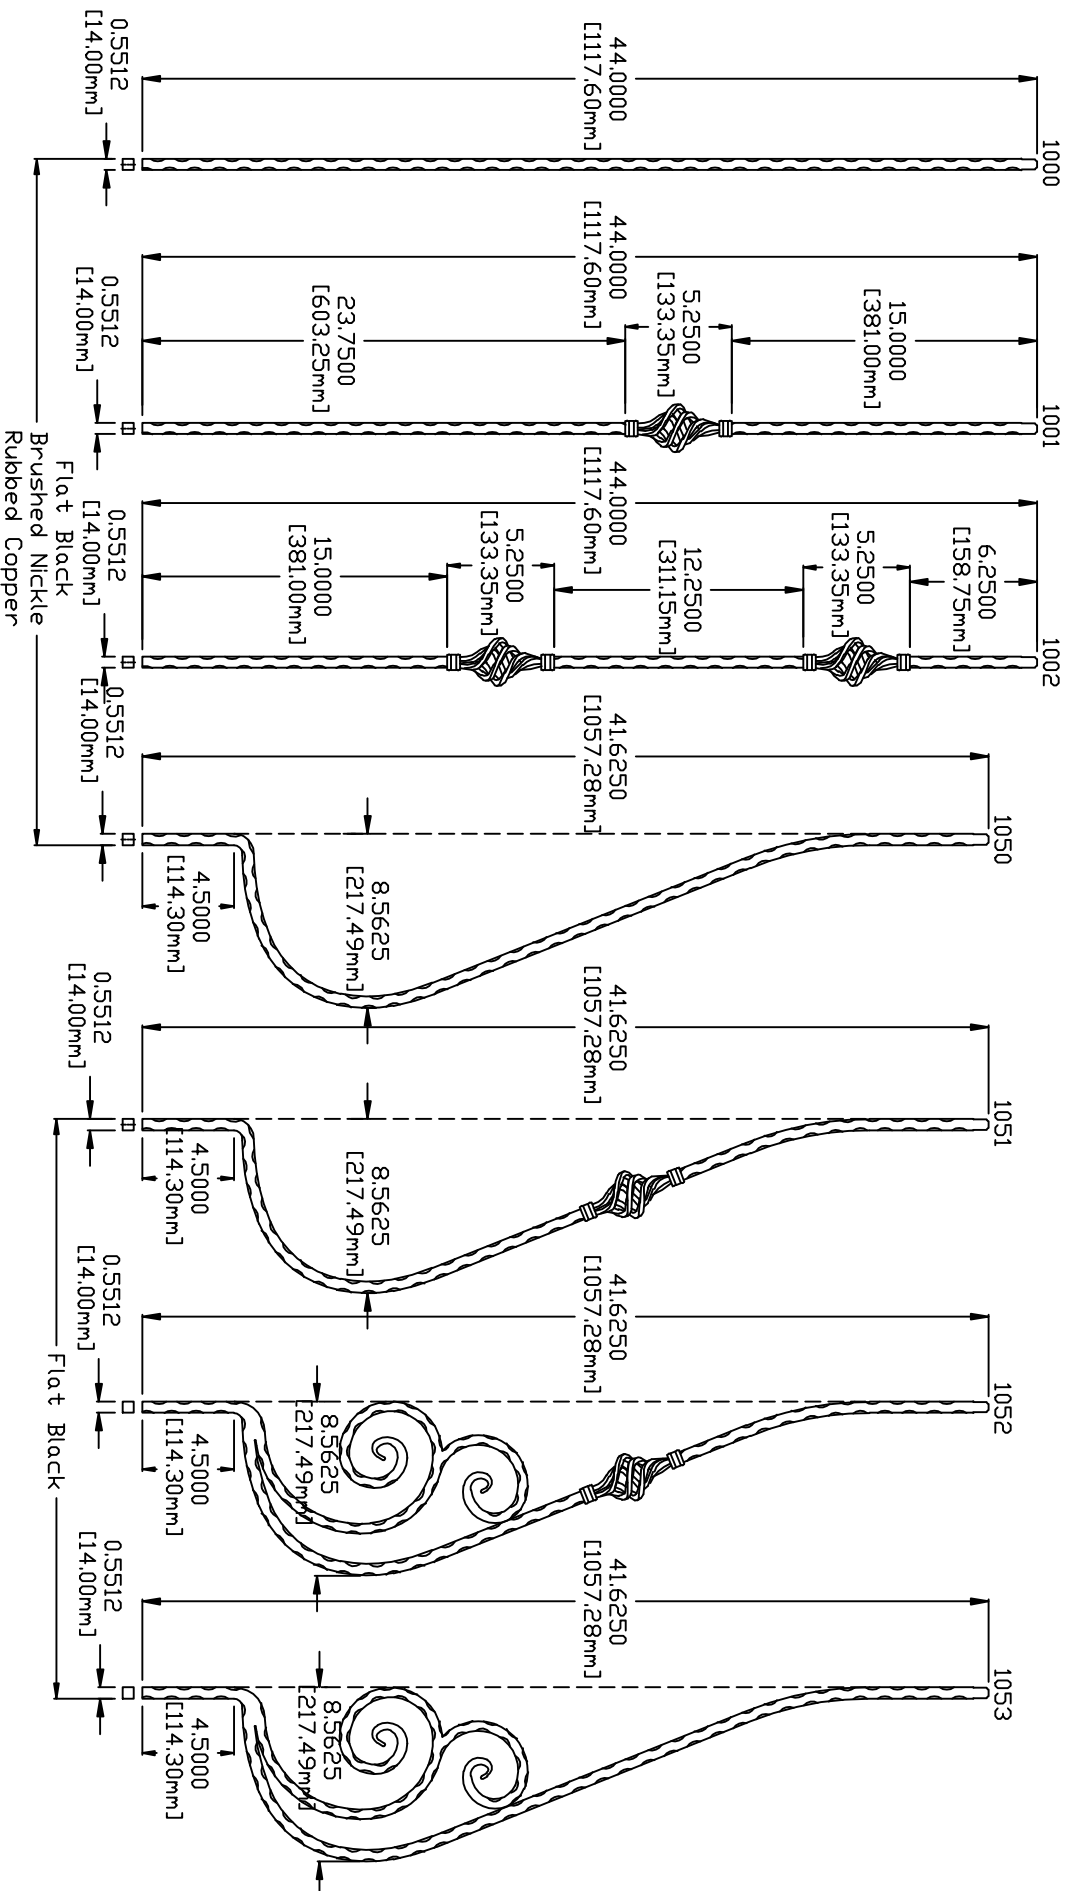

MILAN - FAMILY

MILAN BALUSTER FAMILY

Brushed Nickel
Flat Black
Rubbed Copper

DESCRIPTION: MILAN BALUSTER FAMILY

FILE NAME: MILAN BALUSTER FAMILY

SHEET: 1 OF 1

TOLERANCE: (+/- .031)

SCALE: NTS