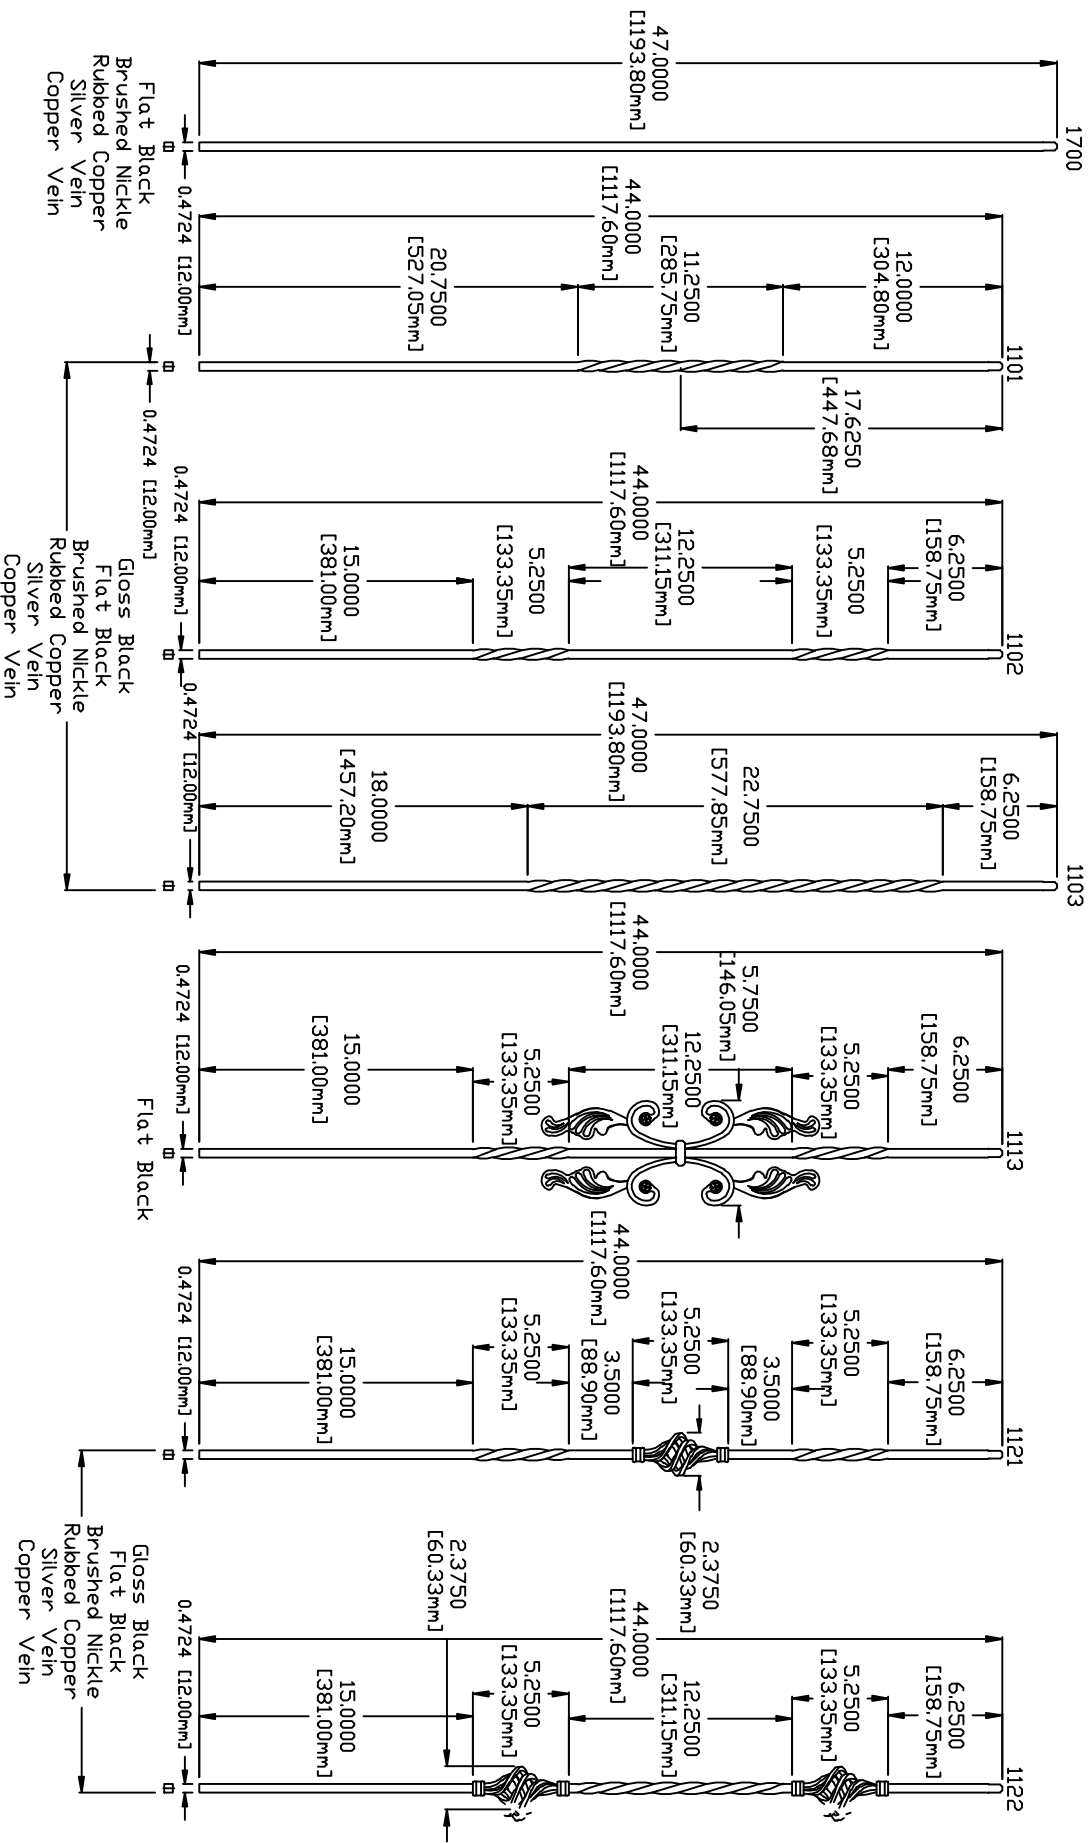

PALERMO - FAMILY

PALERMO BALUSTER FAMILY

DESCRIPTION: PALERMO BALUSTER FAMILY

FILE NAME: PALERMO BALUSTER FAMILY

SHEET: 1 OF 1

TOLERANCE: (+/-) .031

SCALE: NTS