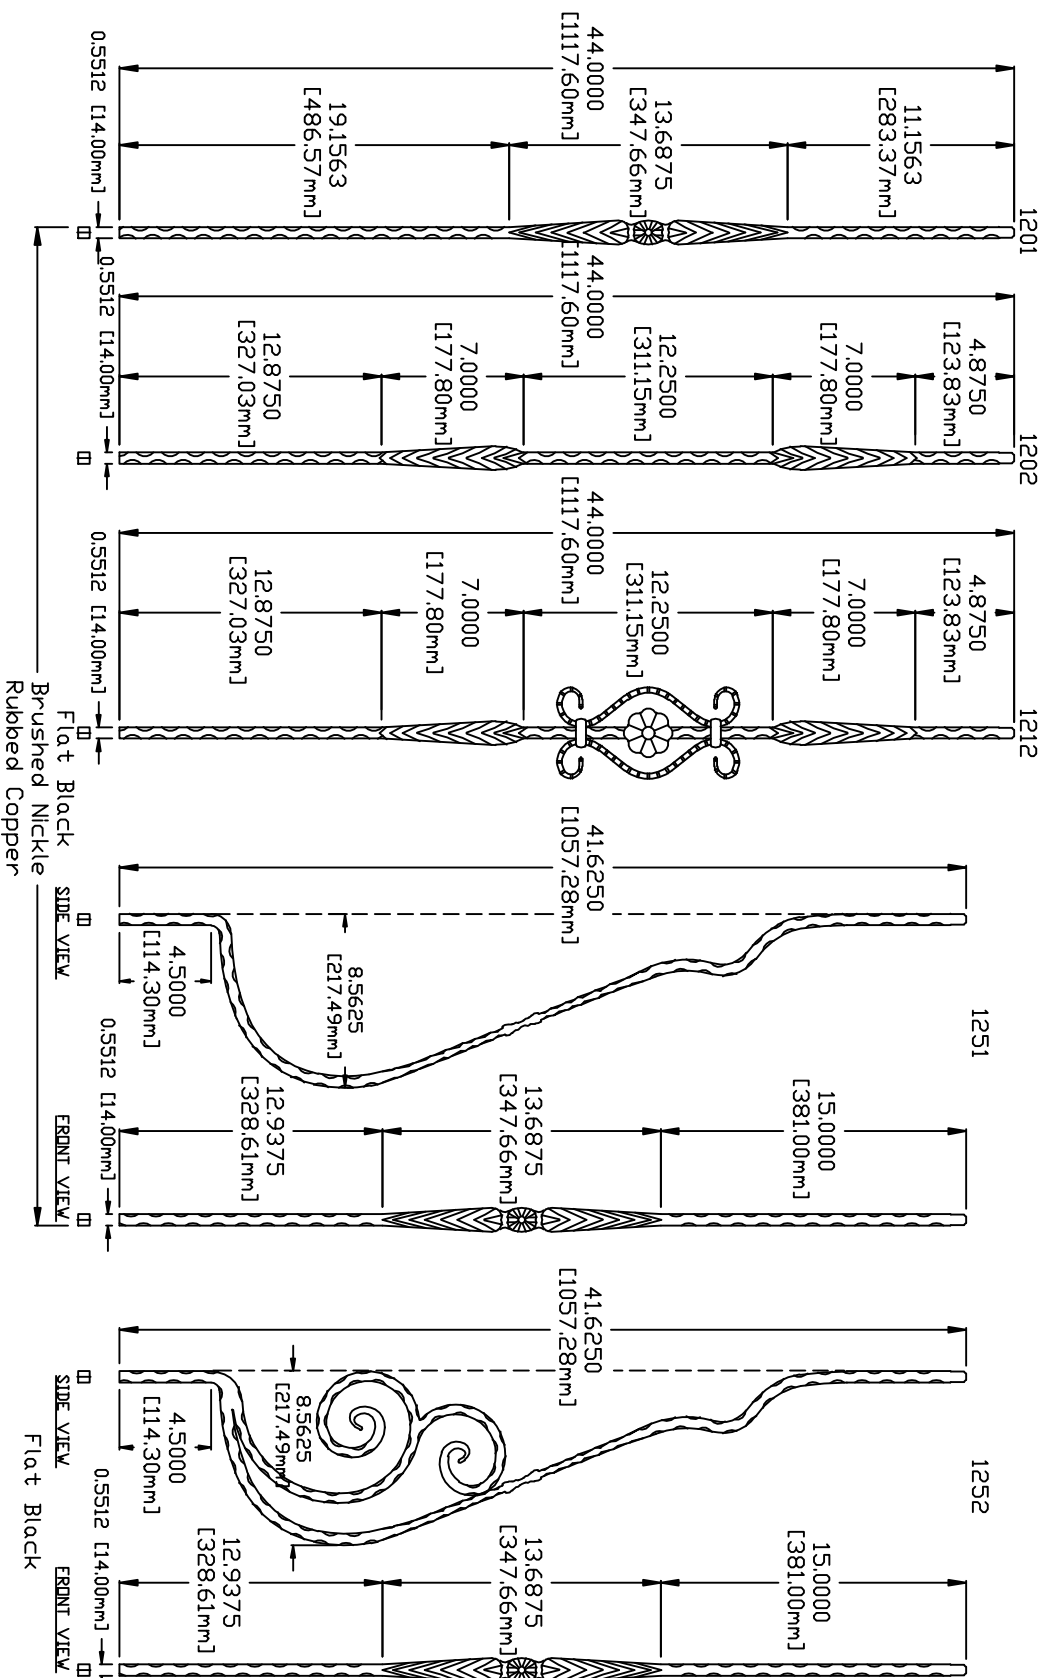

ROMA - FAMILY

ROMA BALUSTER FAMILY

DESCRIPTION: ROMA BALUSTER FAMILY

FILE NAME: ROMA BALUSTER FAMILY

SHEET: 1 OF 1

TOLERANCE: (+/-) .031

SCALE: NTS