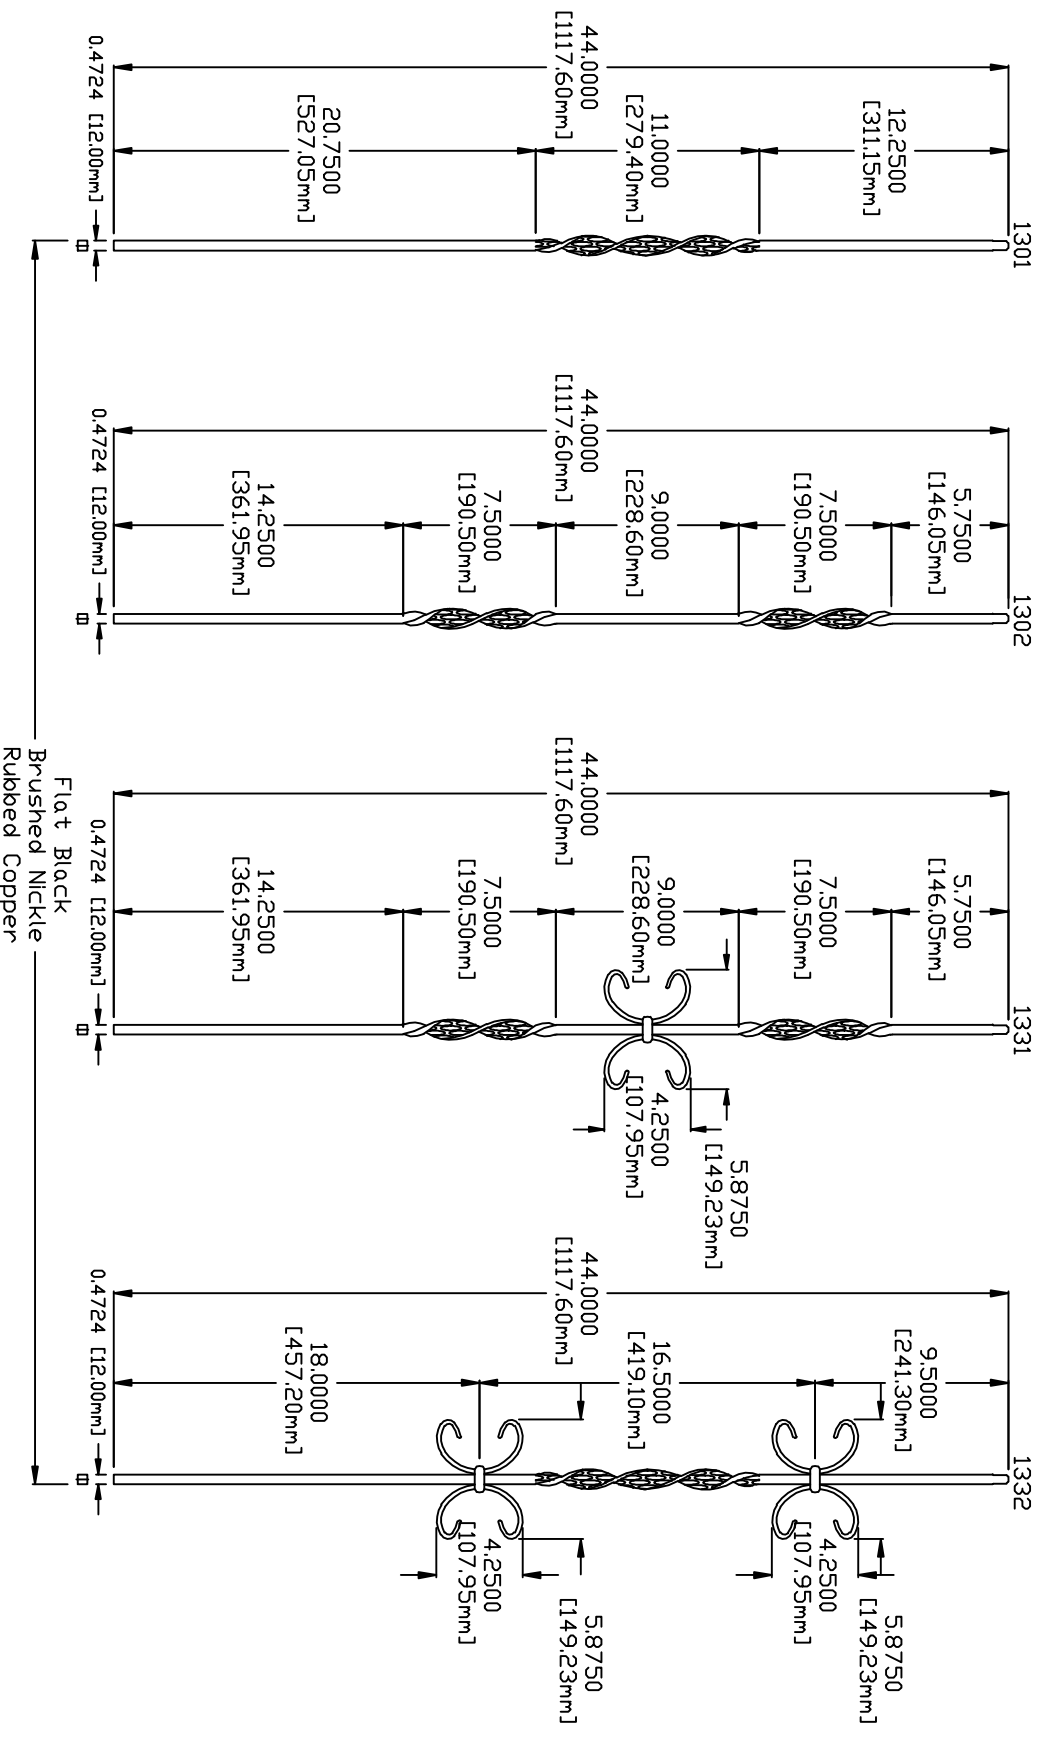

VICENZA - FAMILY

VICENZA BALUSTER FAMILY

DESCRIPTION: VICENZA BALUSTER FAMILY

FILE NAME: VICENZA BALUSTER FAMILY

SHEET: 1 OF 1

TOLERANCE: (+/- .031

SCALE: NTS