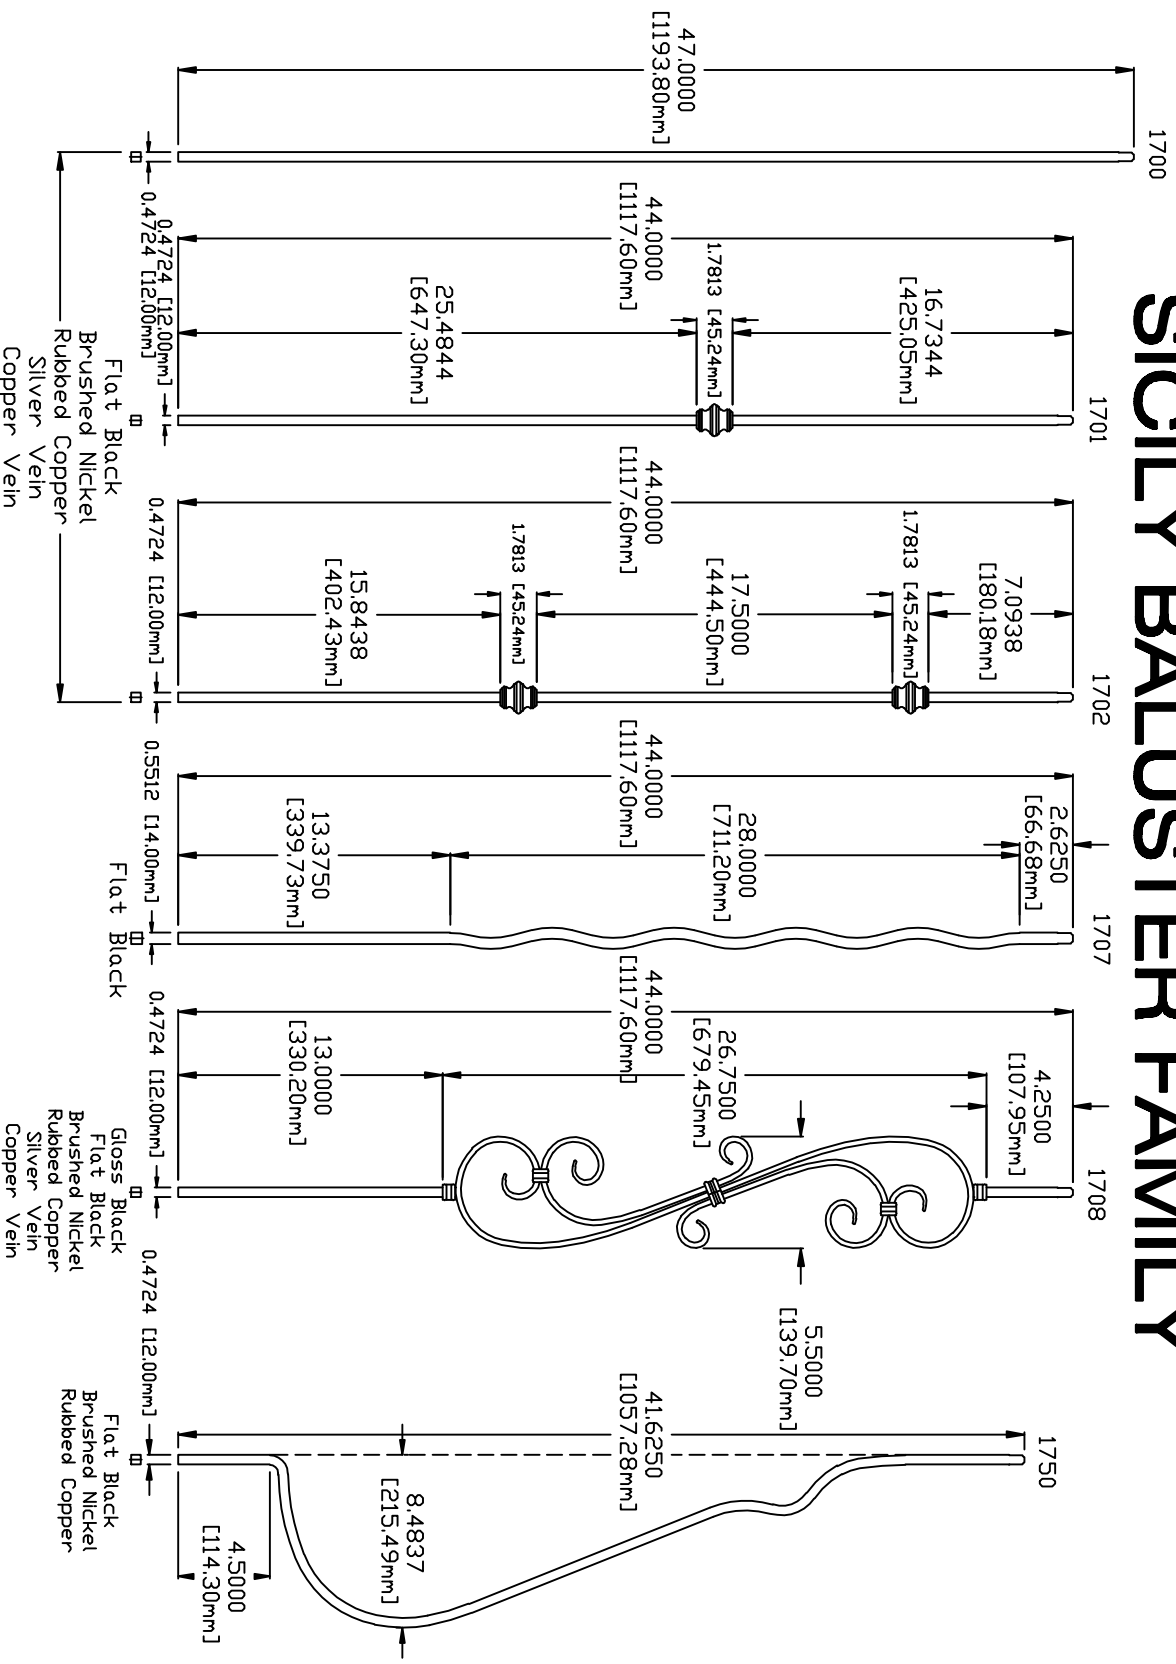

# SICILY - FAMILY

## SICILY BALUSTER FAMILY

**DESCRIPTION: SICILY BALUSTER FAMILY**

**TOLERANCE: (+/-) .031**

**FILE NAME: SICILY BALUSTER FAMILY**

**SCALE: NTS**

**SHEET: 1 OF 1**