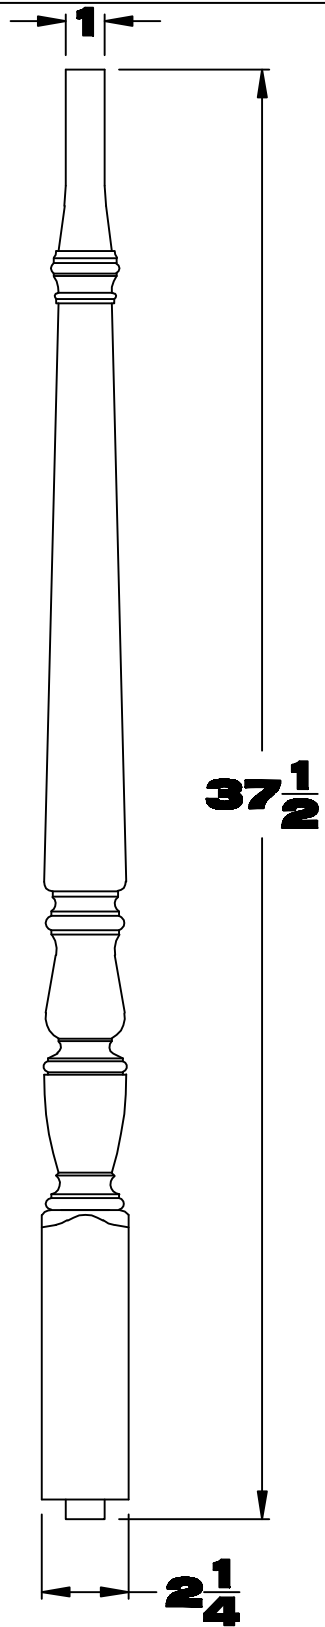

**Crown
Heritage**

**Visual
Representation**

CH1825P37

	ITEM # 459182537
TOLERANCE: "TO FIT GAUGE"	
SHEET: 1 OF 1	
FILE NAME: 1825 PLAIN 37	
SCALE: FULL	902102125