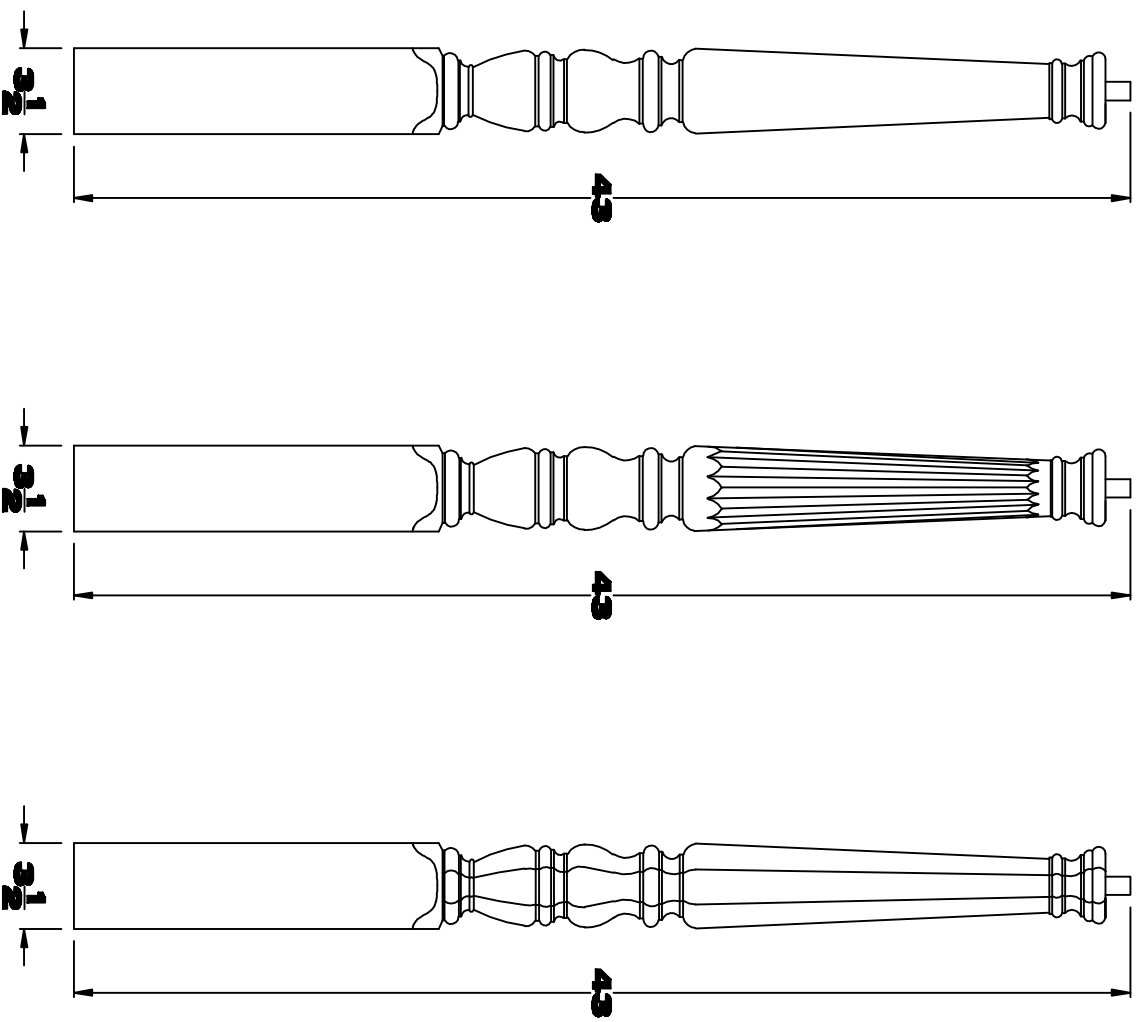

4810 NEWEL
FAMILY

TOLERANCE: "TO FIT GAUGE"

SHEET: 1 OF 1

FILE NAME: 4810 NEWEL FAMILY

SCALE: FULL