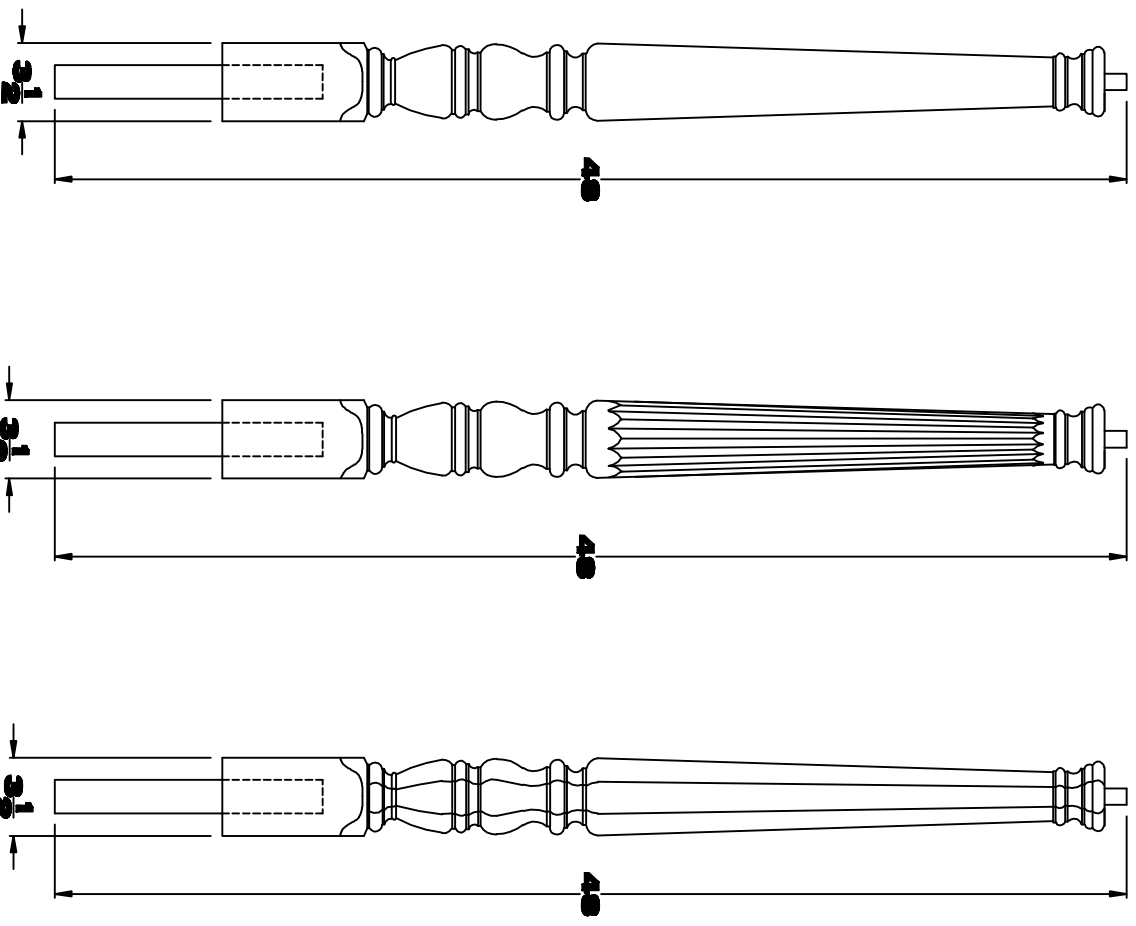

4813  
NEWEL FAMILY

TOLERANCE: "TO FIT GAUGE"

SHEET: 1 OF 1

FILE NAME: 4813 NEWEL FAMILY

SCALE: FULL