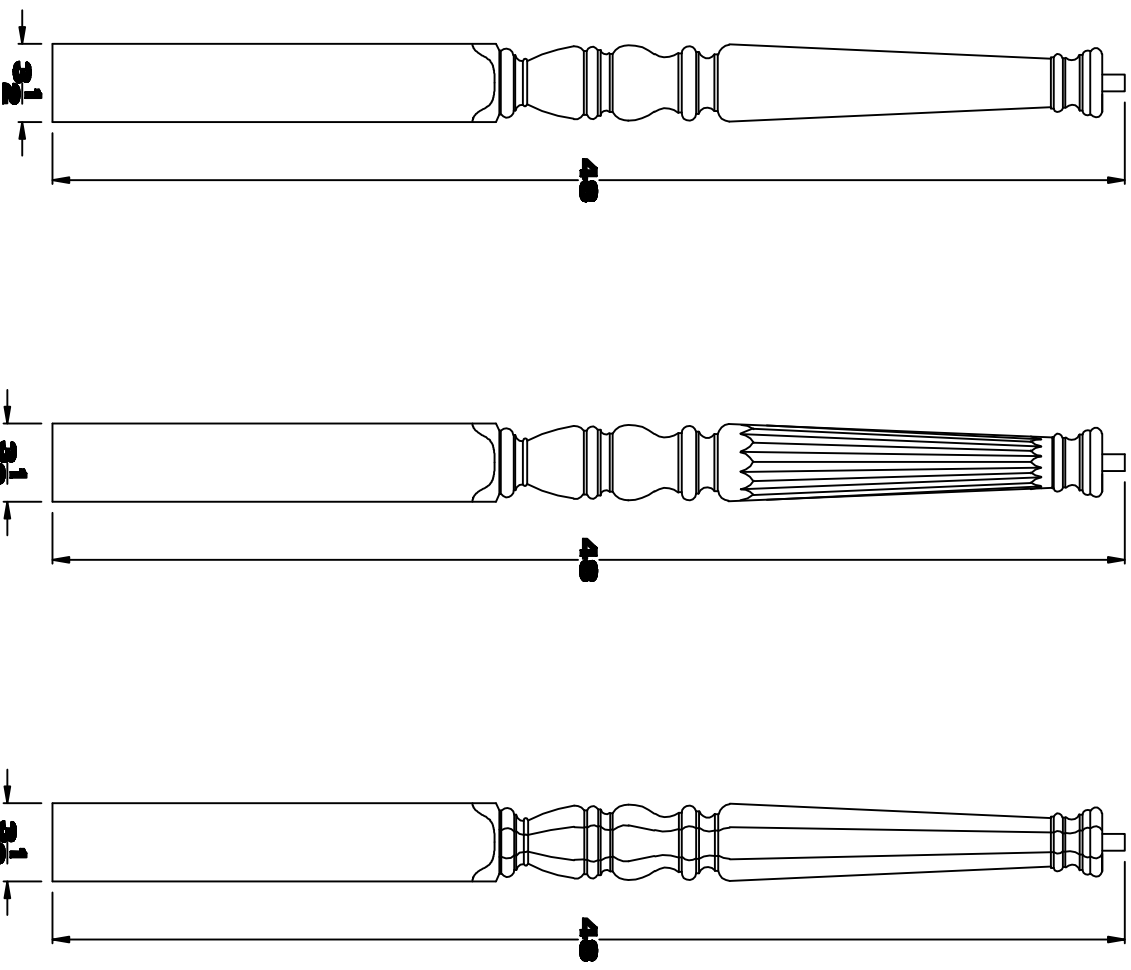

4814  
NEWEL FAMILY

TOLERANCE: "TO FIT GAUGE"

SHEET: 1 OF 1

FILE NAME: 4814 NEWEL FAMILY

SCALE: FULL