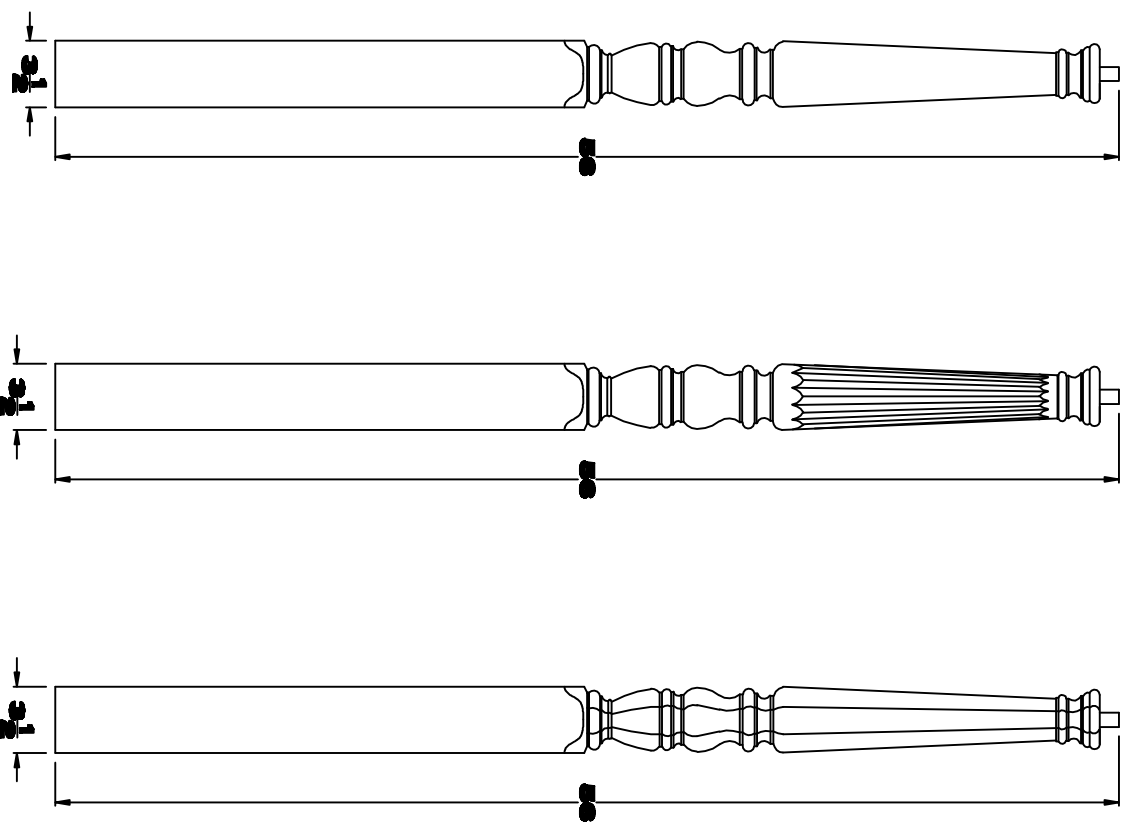

4825
NEWEL FAMILY

TOLERANCE: "TO FIT GAUGE"

SHEET: 1 OF 1

FILE NAME: 4825 NEWEL FAMILY

SCALE: FULL