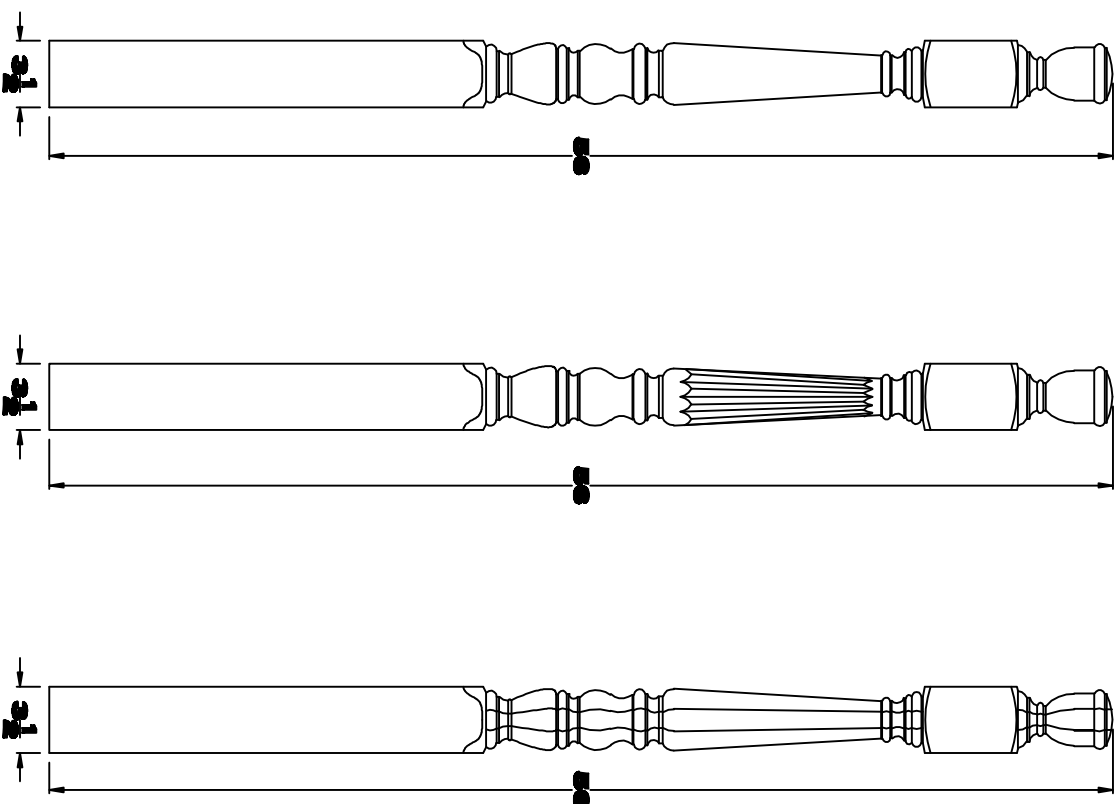

4842
NEWEL FAMILY

TOLERANCE: "TO FIT GAUGE"

SHEET: 1 OF 1

FILE NAME: 4842 NEWEL FAMILY

SCALE: FULL