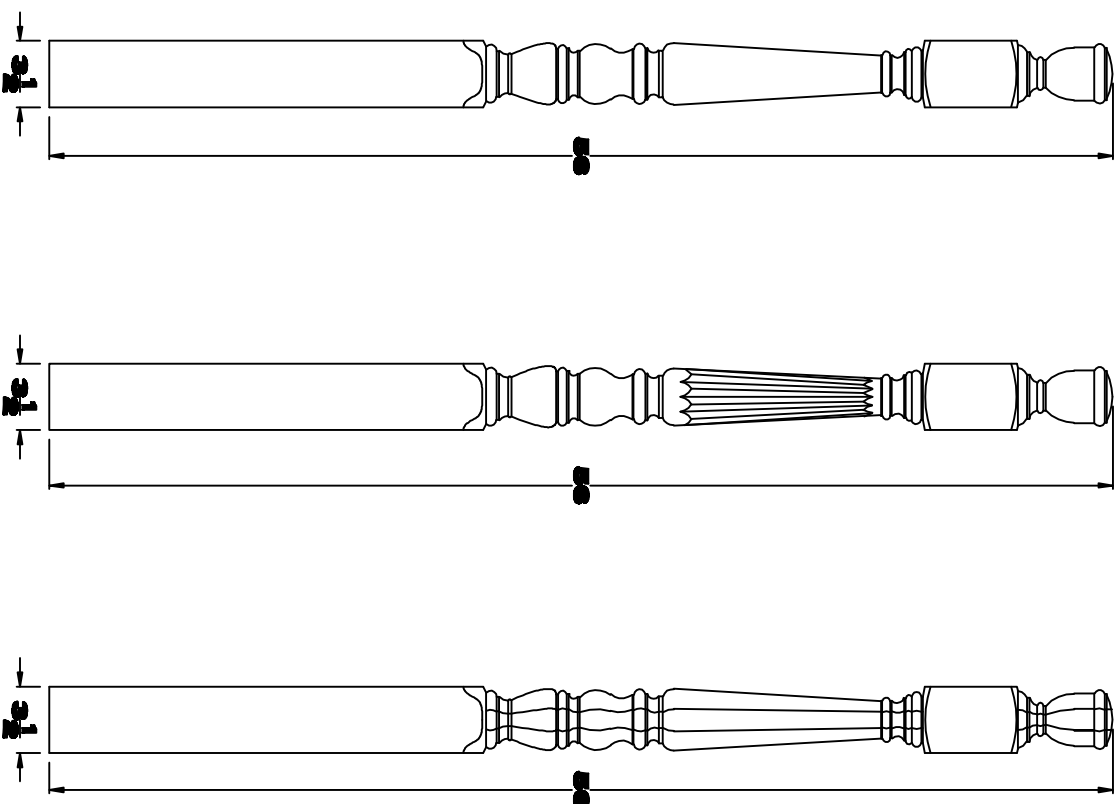

4845
NEWEL FAMILY

TOLERANCE: "TO FIT GAUGE"

SHEET: 1 OF 1

FILE NAME: 4845 NEWEL FAMILY

SCALE: FULL