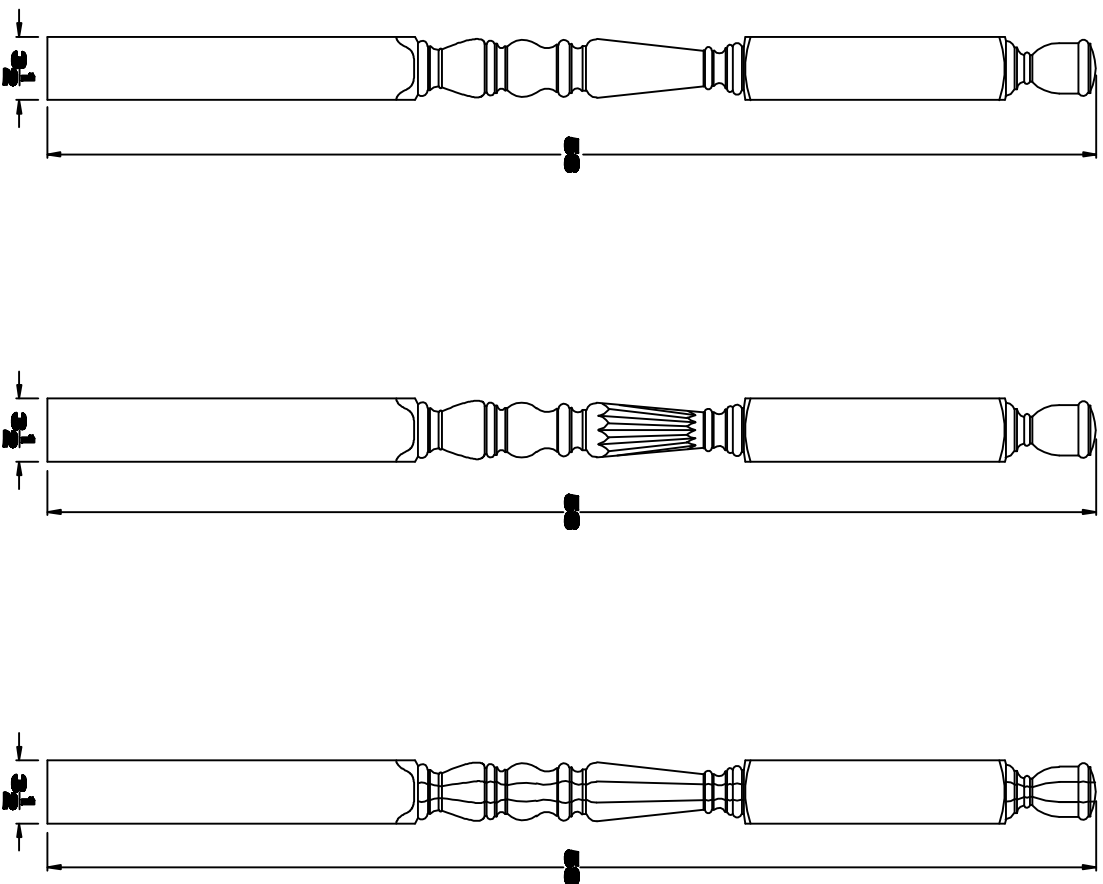

4866
NEWEL FAMILY

TOLERANCE: "TO FIT GAUGE"

SHEET: 1 OF 1

FILE NAME: 4866 NEWEL FAMILY

SCALE: FULL