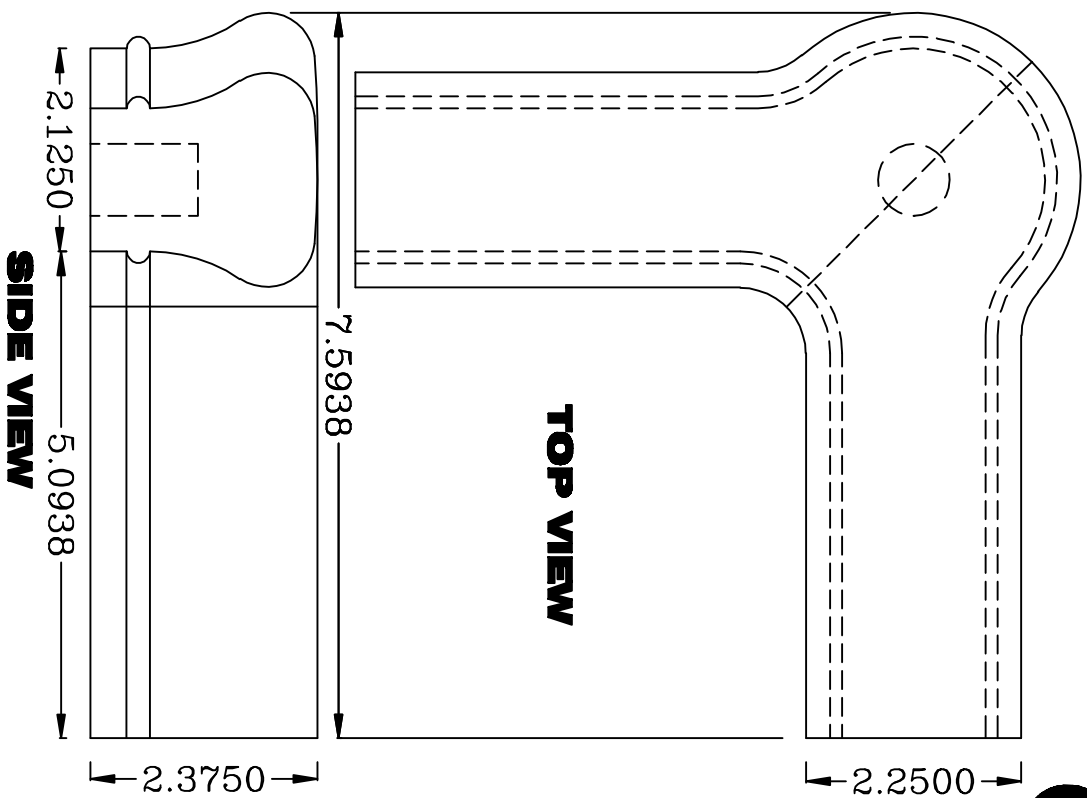

Quarterturn Cap

ITEM #
4317021
4327021
4337021
4347021
4357021
4367021

DESCRIPTION: 7021 90 Deg. Quarterturn Cap

TOLERANCE: "TO FIT GAUGE"

SHEET: 1 OF 1

FILE NAME: CH7021

SCALE: FULL