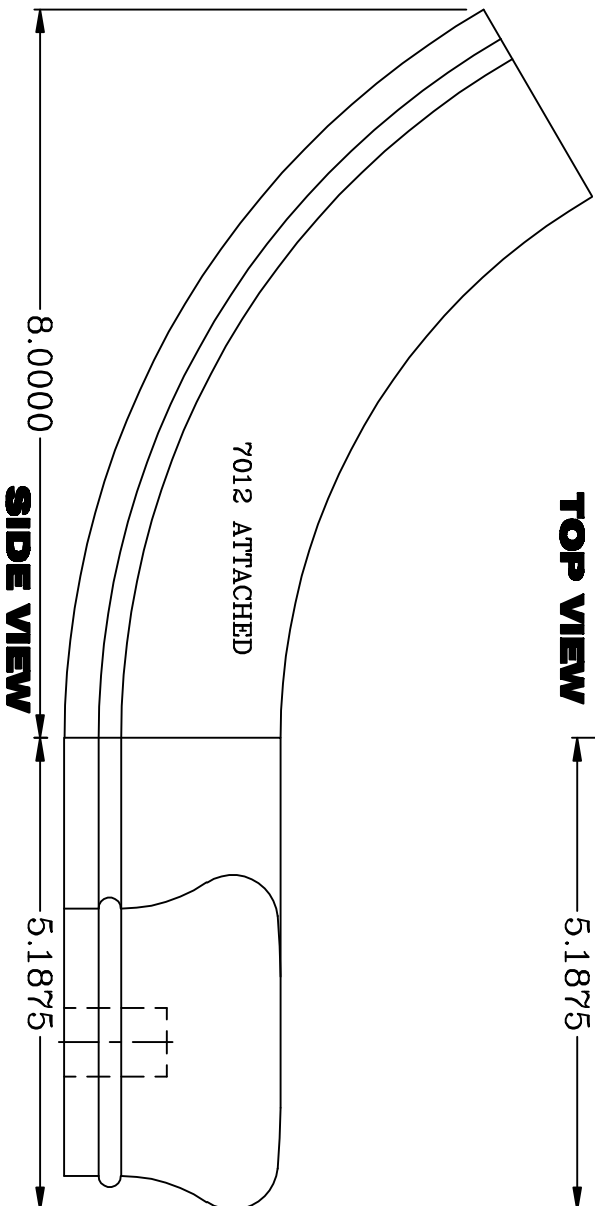

Turnout

ITEM #
4317041
4327041
4337041
4347041
4367041

DESCRIPTION: 7041 Left Hand Turnout

TOLERANCE: "TO FIT GAUGE"

SHEET: 1 OF 1

FILE NAME: CH7041

SCALE: FULL