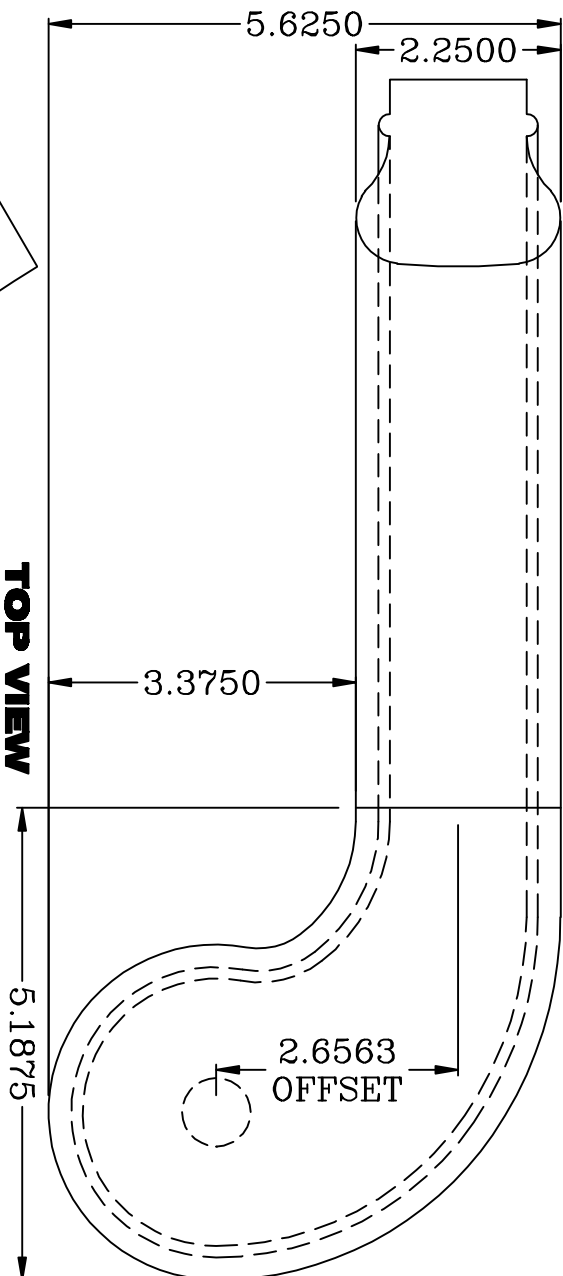

Turnout

ITEM #
4317041
4327041
4337041
4347041
4367041

DESCRIPTION: 7041 Left Hand Turnout

TOLERANCE: "TO FIT GAUGE"

SHEET: 1 OF 1

FILE NAME: CH7041

SCALE: FULL