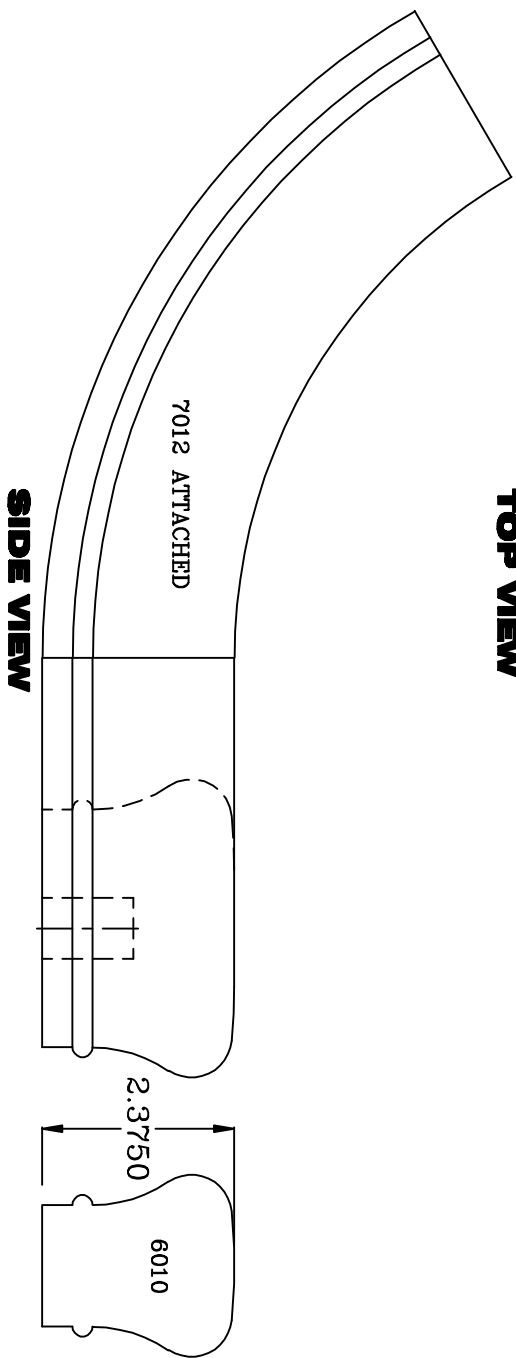

Turnout

TOP VIEW

SIDE VIEW

ITEM #
4317046
4327046
4337046
4347046
4367046

DESCRIPTION: 7046 Right Hand Turnout

TOLERANCE: "TO FIT GAUGE"

SHEET: 1 OF 1

FILE NAME: CH7046

SCALE: FULL