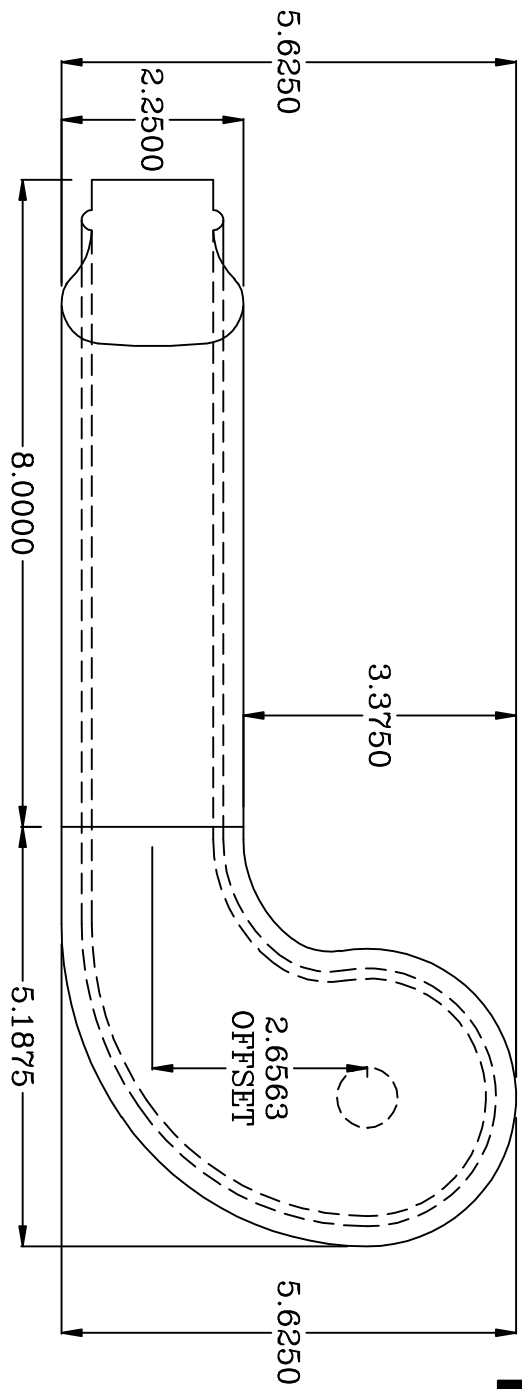

Turnout

TOP VIEW

SIDE VIEW

ITEM #
4317046
4327046
4337046
4347046
4367046

DESCRIPTION: 7046 Right Hand Turnout

TOLERANCE: "TO FIT GAUGE"

SHEET: 1 OF 1

FILE NAME: CH7046

SCALE: FULL